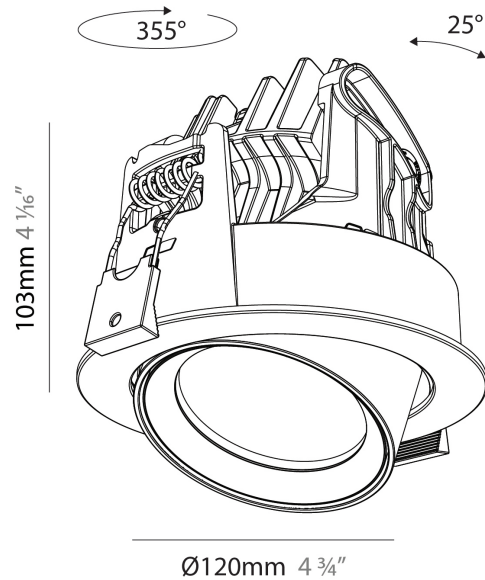

GENERAL

Series: Centriq
Subseries: Centriq Round Adjustable
Brand: Prolicht
Division: Architectural
Mounting Type: Recessed
Mounting Location: Ceiling
Subcategory: Spots

PHYSICAL

Shape: Cylinder
Diameter (mm): 120
Diameter (in): 4 ¾
Height (mm): 105
Height (in): 4 ⅛
Min. Recessing Depth (mm): 120
Min. Recessing Depth (in): 4 ¾
Light Distribution: Adjustable / Direct
Weight (kg): 0.649
Diffuser: Lens Pack - No Lens / Opal / Linear Spread Lens / Honeycomb / Spread Lens
Fixture Finish: SSR / BKV / CWI / CRY / HAB / UFT / ITA / RUA / FTG / MYG / LOD / PUS / FRO / FUP / KIA / POP / BLS / SPG / MEY / GOH / GUM / CHC / COM / ABZ / JAG / OBR / MOS / ROR
Fixture Material: Aluminum
Cut-out Measurements: Dia. 112mm / 4 7/16"

ELECTRICAL

Lamp Type: LED (Zhaga Standard)
Input Wattage (W): 20.5
Total Output Wattage (W): 18.1
Dimming: Tri-Mode (Non-Dimming and Phase Dimming (120Vac only) and 0-10V Dimming)
Driver Included: Yes
Driver Location: Recessed Housing
Driver Type: Constant Current - Universal
Driver Class: Class 2
Input Voltage (V): 120 - 277
Constant Current (MA): 500

LED

Color Temperature (°K): 2700 / 3000 / 3500 / 4000
Max. Delivered Lumen (lm): 1432 / 1542 / 1432 / 1636
Nominal Lumen (lm): 1668 / 1797 / 1868 / 1907
CRI: >90 CRI
Lamp Life (hrs): 50000

OPTICAL

Reflector°: 10
Adjustability: Rotational 350°; Tilt 90°

RATINGS AND CERTIFICATIONS

Certified By: Certified for North American Standards
IP rating: IP20